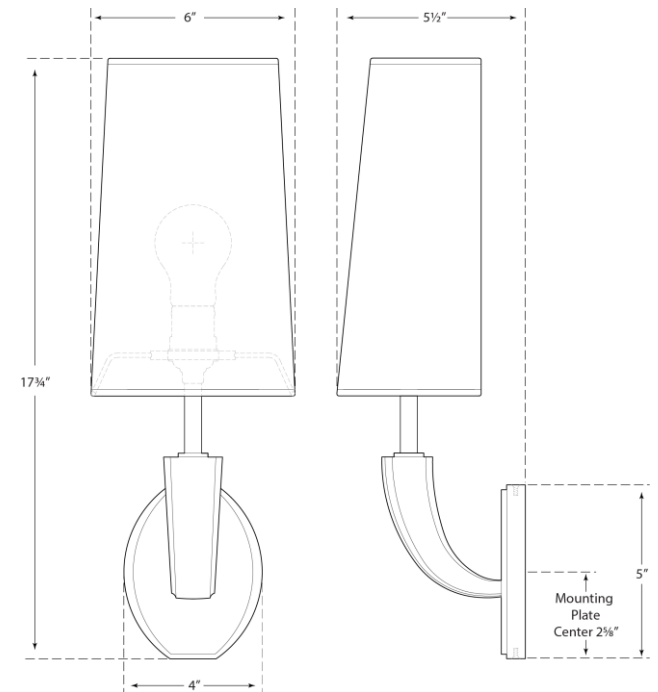

### Chantal Horn Sconce

Item # TOB 2036PN-NP

Designer: Thomas O'Brien

Height: 17.75"

Width: 6"

Extension: 5.5"

Backplate: 4" x 5" Round

Finishes: PN

Shade Treatments: NP

Shade Details: 5" x 6" x 10"

Socket: E26 Keyless

Wattage: 40 B

circa LIGHTING®