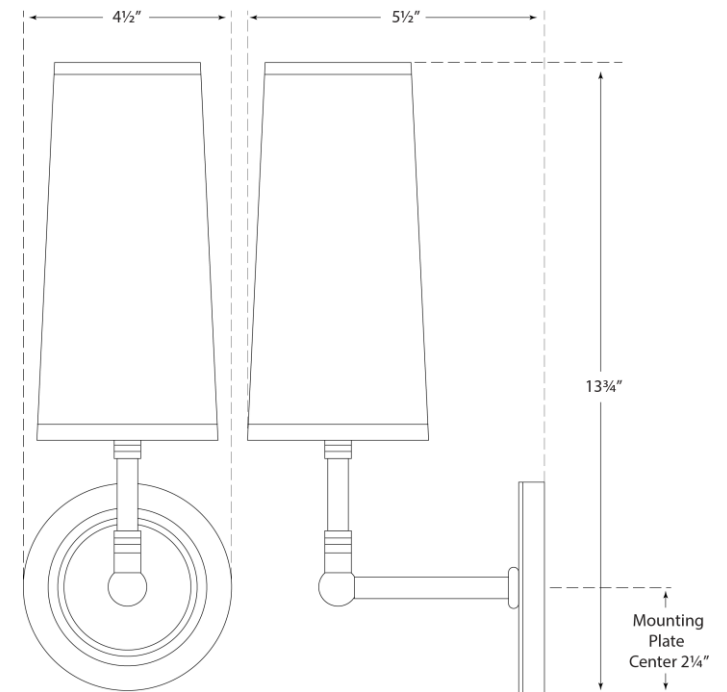

SPEC SHEET

Ziyi Sconce

Item # TOB 2017BZ-NP

Designer: Thomas O'Brien

Height: 13.75"

Width: 4.25"

Extension: 5.5"

Backplate: 4.25" Round

Finishes: BZ, HAB, PN

Shade Treatments: NP

Shade Details: 3" x 3.5" x 7.5"

Socket: E12 Candelabra

Wattage: 25 B

circa LIGHTING®