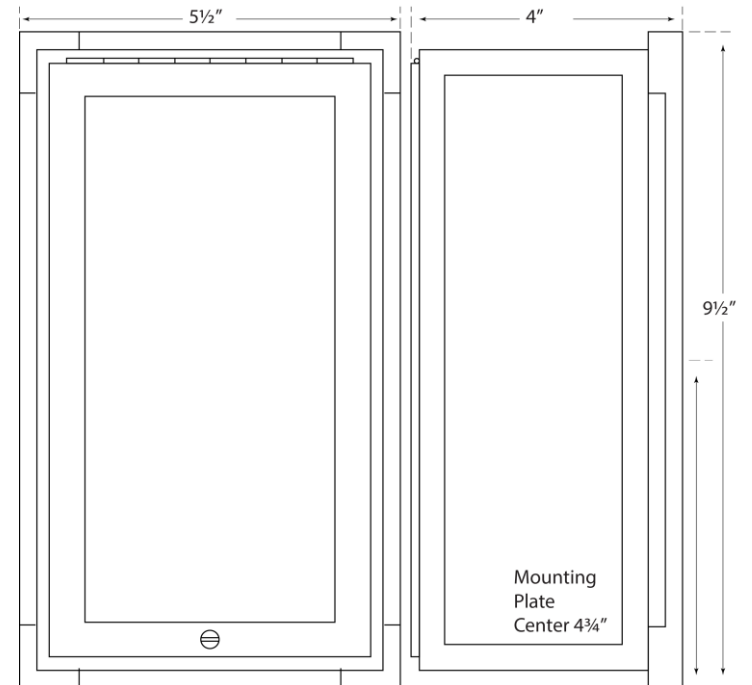

### Mercer Short Box Light

Item # TOB 2003BZ

Designer: Thomas O'Brien

Height: 9.5"

Width: 5.5"

Extension: 4"

Backplate: 5.5" x 9.5" Rectangle

Finishes: BZ, CH, HAB, PN

Glass Options: WG

Socket: E26 Keyless

Wattage: 60 T

circa LIGHTING®