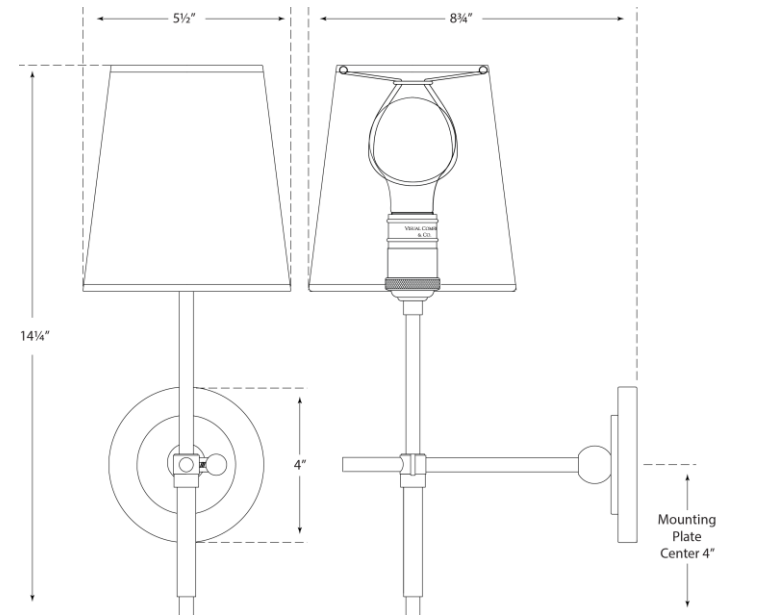

SPEC SHEET

Bryant Sconce

Item # TOB 2002AN-NP

Designer: Thomas O'Brien

Height: 14.25"

Width: 5.5"

Extension: 8.75"

Backplate: 4" Round

Finishes: AN, BZ, HAB, PN

Shade Treatments: NP, NP/BT, NP/ST

Shade Details: 4" x 5.5" x 6"

Socket: E26 Keyless

Wattage: 60 A

Note: Requires Smaller Outlet Box

circa LIGHTING®