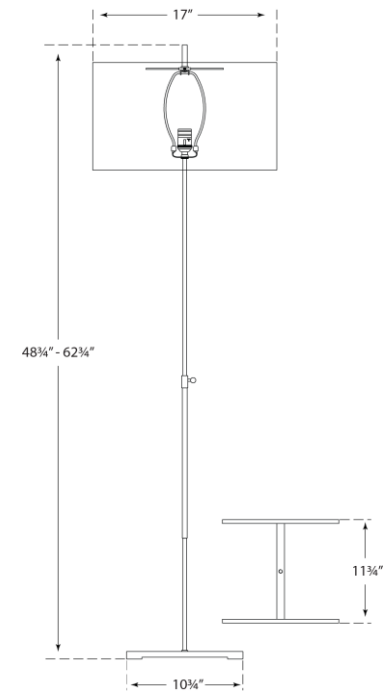

SPEC SHEET

Jake Adjustable Floor Lamp

Item # TOB 1720PN-NP

Designer: Thomas O'Brien

Height: 48.75"-62.75"

Width: 17"

Base: 10.75" x 11.75" Rectangle

Finishes: PN

Shade Treatments: NP

Shade Details: 17" x 17" x 10"

Socket: E26 Hi-Lo

Wattage: 150 A

circa LIGHTING®