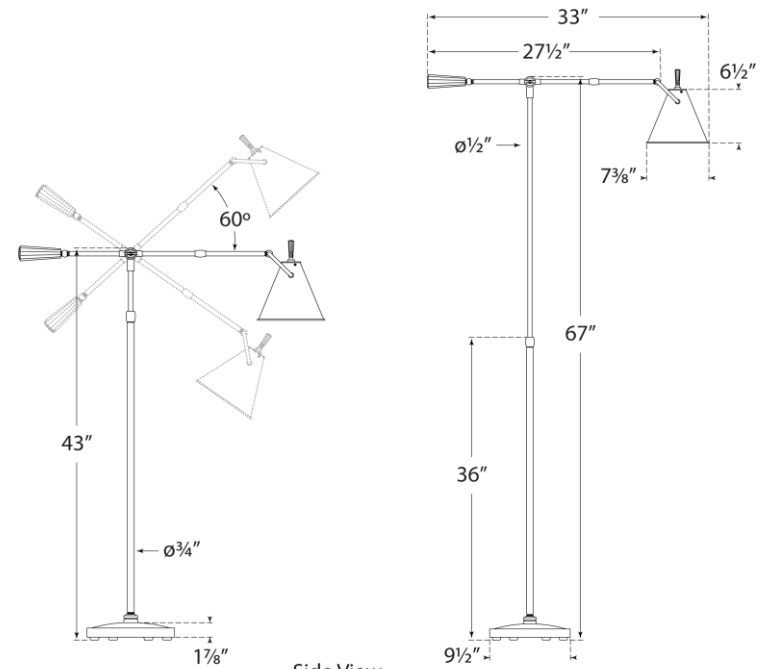

## Goodman Floor Lamp

Item # TOB 1536HAB

Designer: Thomas O'Brien

Height: 44.75" - 80"

Width: 9.5"

Extension: 25.5" - 33"

Base: 9.5" Round

Finishes: BZ/HAB, HAB, PN

Socket: E26 On/Off

Wattage: 12 LED A

Side View