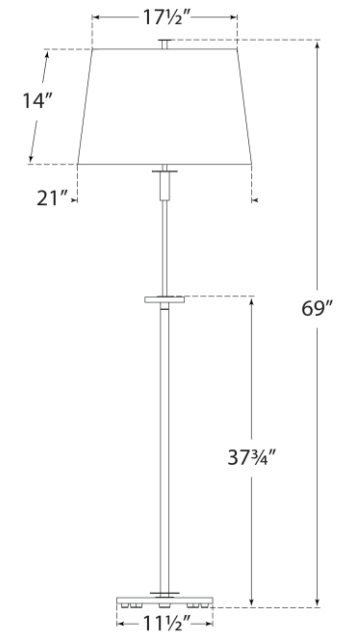

### Vivier Large Floor Lamp

Item # TOB 1502BK/HAB-L

Designer: Thomas O'Brien

Height: 69"

Width: 21"

Base: 11.5" Round

Finishes: BK/HAB

Shade Treatments: L

Shade Details: 17.5" x 21" x 14"

Socket: 2 - E26 Pull Chain

Wattage: 2 - 60 A

Note: UL Only

Front View