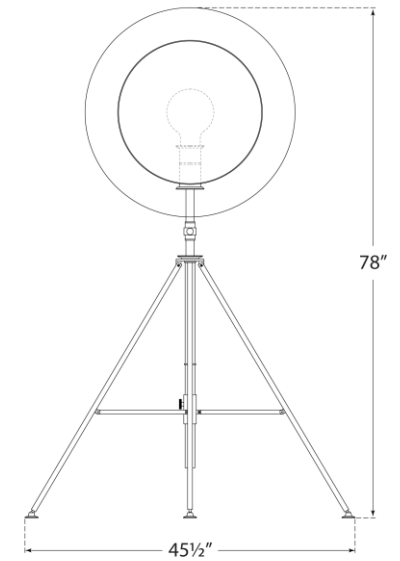

SPEC SHEET

Osiris Tripod Reflector Studio Floor Lamp

Item # TOB 1292PN-L

Designer: Thomas O'Brien

Height: 75" - 78"

Width: 50.25"

Extension: 34" - 39"

Base: 41" x 36.5" Tripod

Finishes: BZ/HAB, PN

Shade Treatments: L

Socket: E26 Dimmer

Wattage: 75 A

Note: UL Only

Side View

Front View