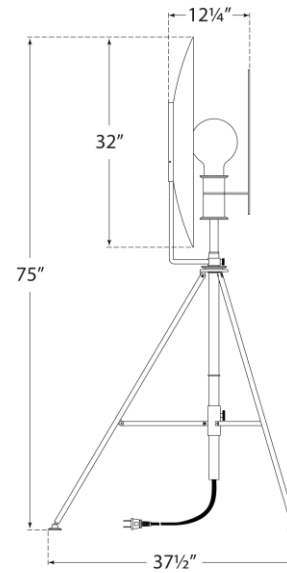

SPEC SHEET

Osiris Tripod Reflector Studio Floor Lamp

Item # TOB 1292PN-L

Designer: Thomas O'Brien

Height: 75" - 78"

Width: 50.25"

Extension: 34" - 39"

Base: 41" x 36.5" Tripod

Finishes: BZ/HAB, PN

Shade Treatments: L

Socket: E26 Dimmer

Wattage: 75 A

Note: UL Only

Side View

Front View