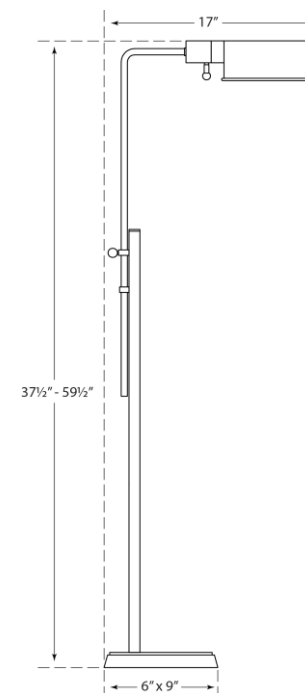

SPEC SHEET

Pask Pharmacy Floor Lamp

Item # TOB 1200BZ

Designer: Thomas O'Brien

Height: 37.5" - 59.5"

Extension: 16.5"

Base: 6" x 9" Rectangle

Finishes: BZ, HAB, PN

Socket: E26 Dimmer

Wattage: 60 T

circa LIGHTING®