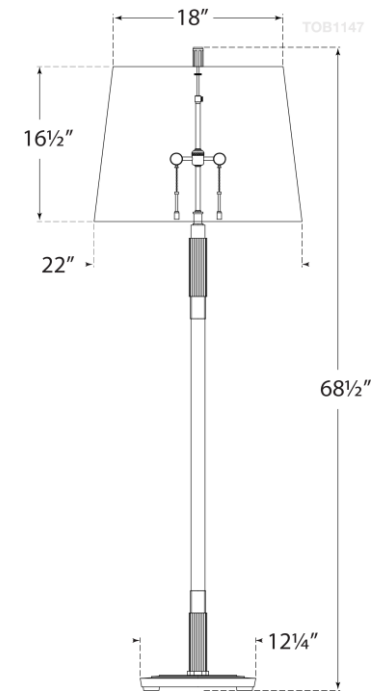

### Marcus Floor Lamp

Item # TOB 1147AI-NP

Designer: Thomas O'Brien

Height: 68.5"

Width: 22"

Base: 12.25" Square

Finishes: AI, BSL, G

Shade Treatments: NP

Shade Details: 18" x 22" x 16.5"

Socket: 2 - E26 Pull Chain

Wattage: 2 - 60 A

**circa** LIGHTING®