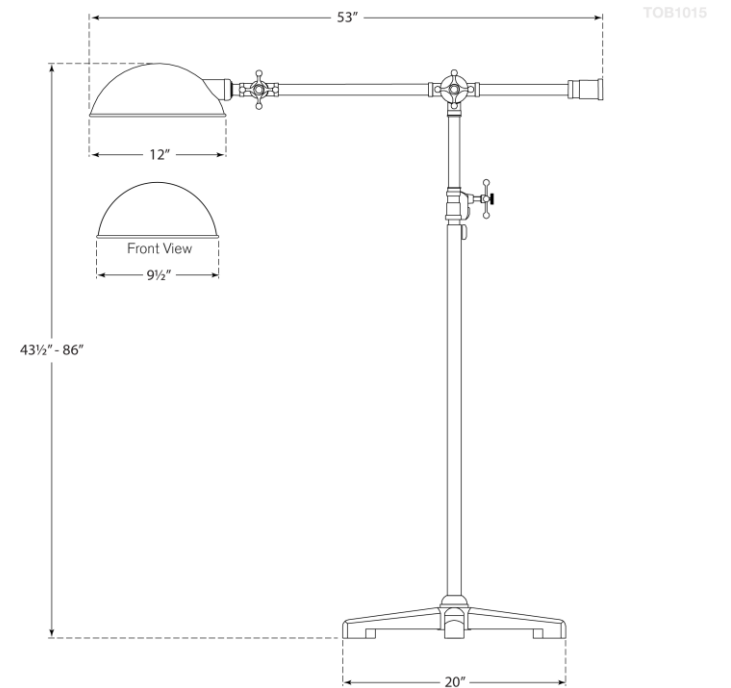

SPEC SHEET

Studio Pivoting Task Floor Lamp

Item # TOB 1015AN

Designer: Thomas O'Brien

Height: 43.5" - 86"

Extension: 53"

Base: 20" Tripod

Finishes: AN, BZ, HAB, PN

Socket: E26 Keyless w/ Floor Dimmer

Wattage: 75 A

circa LIGHTING®