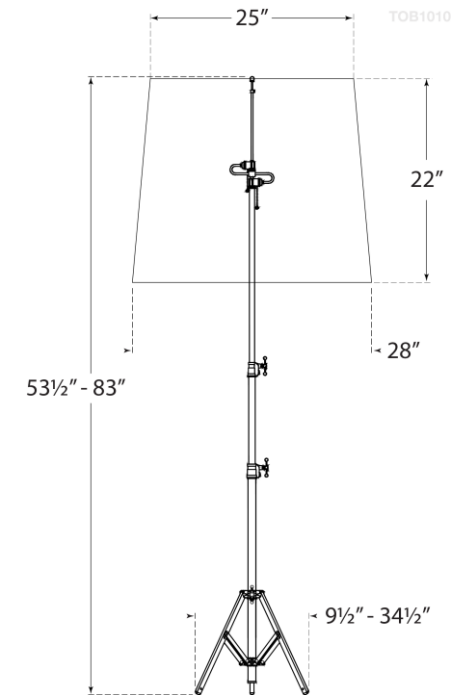

SPEC SHEET

Studio Floor Lamp

Item # TOB 1010BZ-NP

Designer: Thomas O'Brien

Height: 53.5" - 83"

Width: 28"

Base: 9.5" x 34.5" Tripod

Finishes: BZ, HAB, PN

Shade Treatments: NP

Shade Details: 25" x 28" x 22"

Socket: 2 - E26 Pull Chain

Wattage: 2 - 75 A

circa LIGHTING®