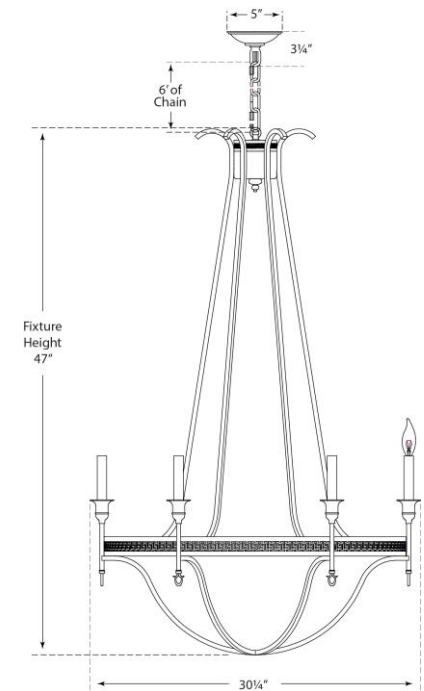

SPEC SHEET

Savannah Large Chandelier

Item # SR 5141SHS

Designer: John Rosselli

Height: 47"

Width: 30.25"

Canopy: 5" Round

Finishes: SHS

Socket: 6 - E12 Candelabra

Wattage: 6 - 60 C

circa LIGHTING®