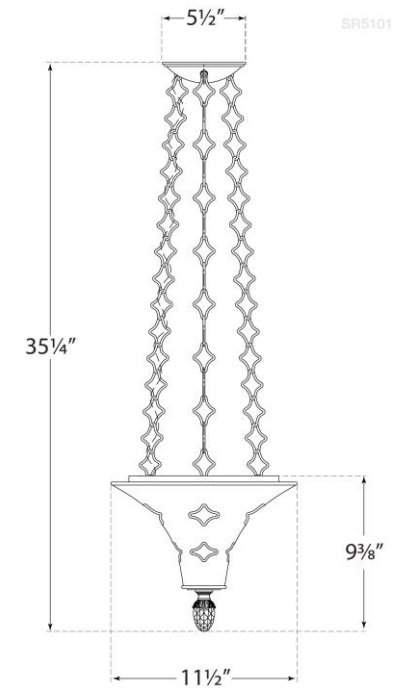

SPEC SHEET

Callie Lantern

Item # SR 5101BSL

Designer: John Rosselli

Height: 35.25"

Width: 11.5"

Canopy: 5.5" Round

Finishes: BSL

Socket: 3 - E12 Candelabra

Wattage: 3 - 60 C

Note: Custom Height Available

circa LIGHTING®