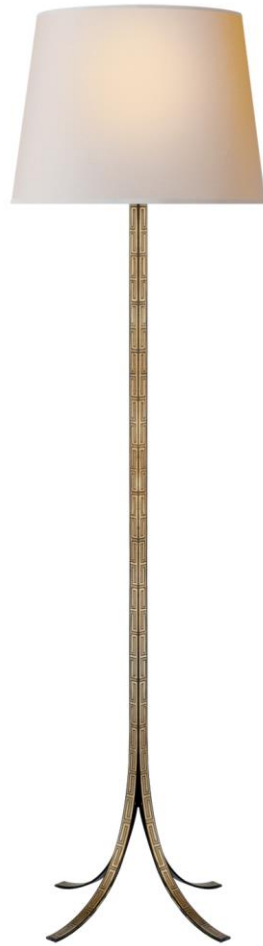

SPEC SHEET

Makis Floor Lamp

Item # SR 1201T-NP

Designer: John Rosselli

Height: 68.5"

Width: 20"

Base: 18.75" Cross

Finishes: T

Shade Treatments: NP

Shade Details: 15" x 20" x 14"

Socket: 2 - E26 Pull Chain

Wattage: 2 - 60 A

circa LIGHTING®