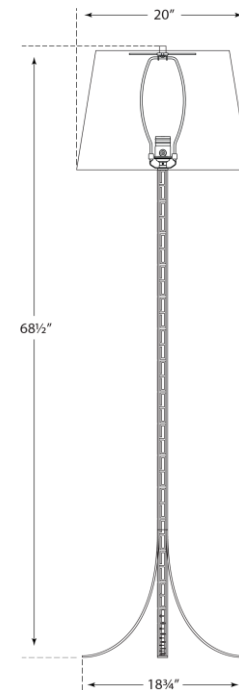

SPEC SHEET

Makis Floor Lamp

Item # SR 1201T-NP

Designer: John Rosselli

Height: 68.5"

Width: 20"

Base: 18.75" Cross

Finishes: T

Shade Treatments: NP

Shade Details: 15" x 20" x 14"

Socket: 2 - E26 Pull Chain

Wattage: 2 - 60 A

circa LIGHTING®