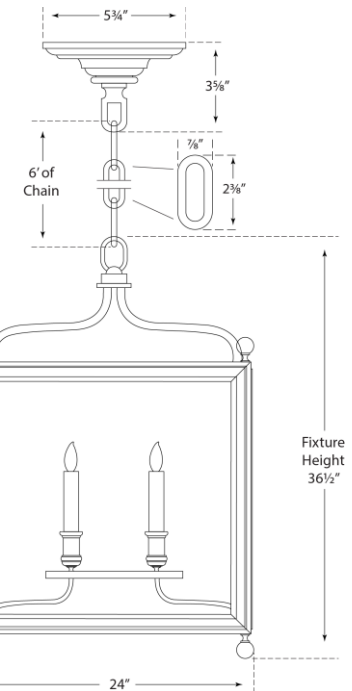

SPEC SHEET

Gregory Large Lantern

Item # SP 5003BZ

Designer: J. Randall Powers

Height: 36.5"

Width: 24"

Canopy: 5.75" Round

Finishes: BZ, HAB, PN

Glass Options: CG

Socket: 4 - E12 Candelabra

Wattage: 4 - 60 C

circa LIGHTING®