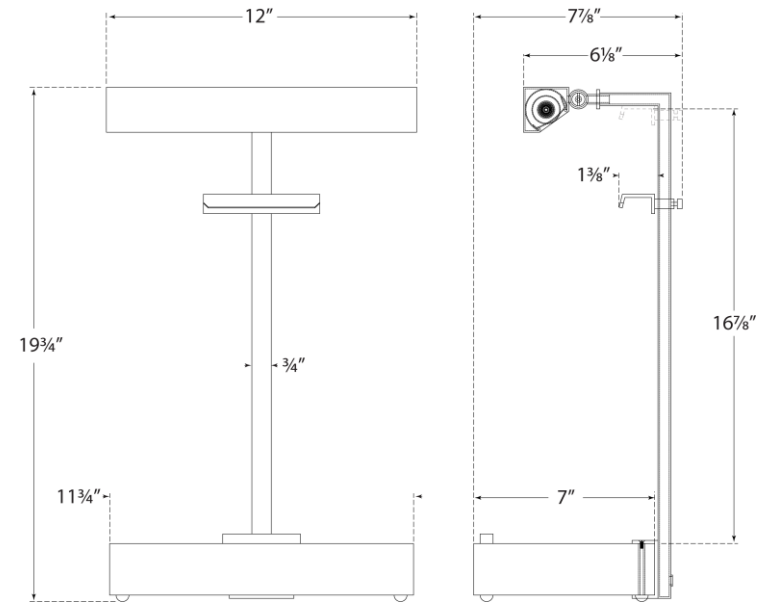

McClean Easel Light

Item # SP 3041BZ

Designer: J. Randall Powers

Height: 19.75"

Width: 12"

Base: 7" x 11.75" Rectangle

Finishes: BZ, HAB, PN

Socket: 2 - E12 Candelabra w/ Line Switch

Wattage: 2 - 40 B