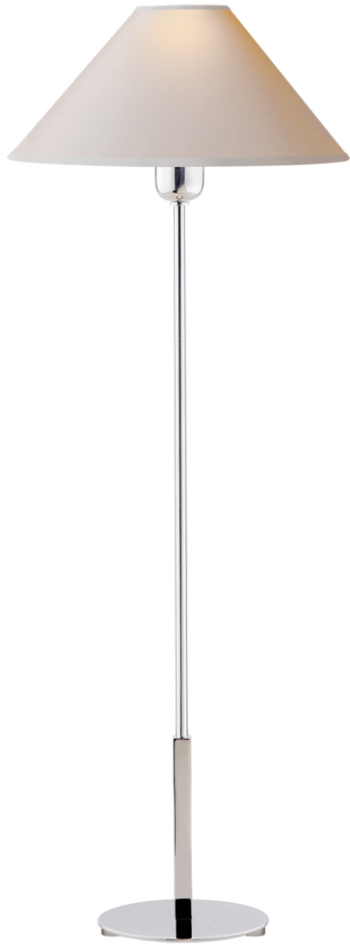

SPEC SHEET

Hackney Buffet Lamp

Item # SP 3023PN-NP

Designer: J. Randall Powers

Height: 31.75"

Width: 11.75"

Base: 6" Round

Finishes: BZ, HAB, PN

Shade Treatments: NP

Shade Details: 3" x 11.75" x 7"

Socket: E26 In-Line Switch

Wattage: 40 B