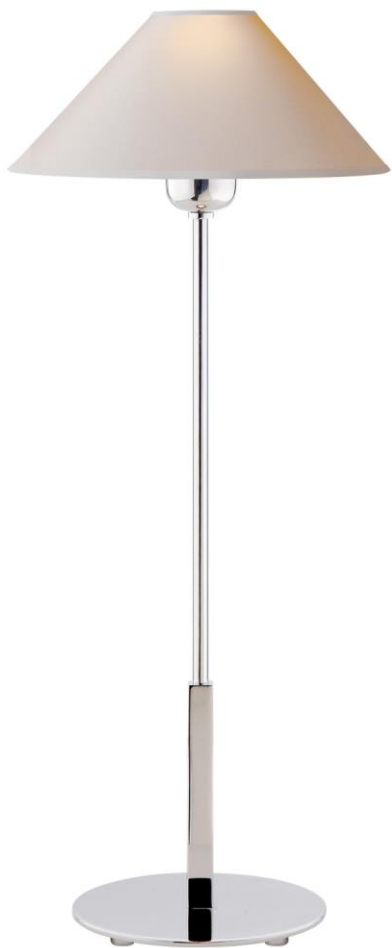

SPEC SHEET

Hackney Table Lamp

Item # SP 3022PN-NP

Designer: J. Randall Powers

Height: 23"

Width: 11.75"

Base: 6" Round

Finishes: BZ, HAB, PN

Shade Treatments: NP

Shade Details: 3" x 11.75" x 7"

Socket: E26 Keyless w/ Line Switch

Wattage: 40 B

circa LIGHTING®