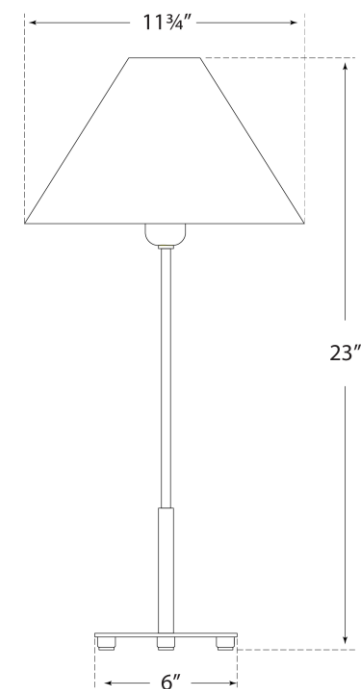

SPEC SHEET

Hackney Table Lamp

Item # SP 3022PN-NP

Designer: J. Randall Powers

Height: 23"

Width: 11.75"

Base: 6" Round

Finishes: BZ, HAB, PN

Shade Treatments: NP

Shade Details: 3" x 11.75" x 7"

Socket: E26 Keyless w/ Line Switch

Wattage: 40 B

circa LIGHTING®