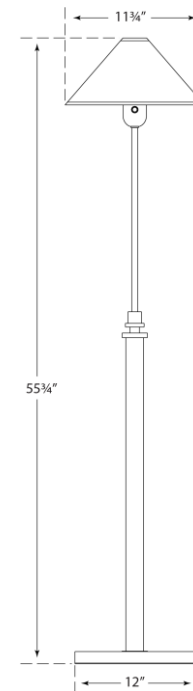

## SPEC SHEET

### Hargett Floor Lamp

Item # SP 1504BZ-NP

Designer: J. Randall Powers

Height: 39.5-53.25"

Width: 12"

Base: 12" Round

Finishes: BZ, HAB, PN

Shade Treatments: NP

Shade Details: 2.5" x 11.75" x 6"

Socket: E26 Dimmer

Wattage: 60 A

circa LIGHTING®