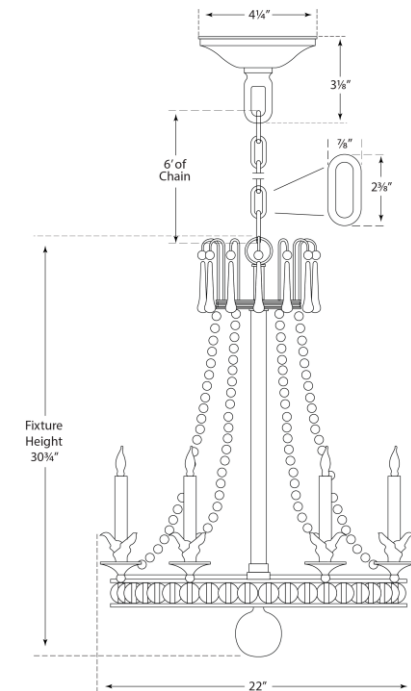

## Regency Medium Chandelier

Item # SN 5107HAB

Designer: Joe Nye

Height: 30.75"

Width: 22"

Canopy: 4.5" Round

Finishes: HAB, PN, SN

Trim Options: SG

Socket: 6 - E12 Candelabra

Wattage: 6 - 40 C

circa LIGHTING®