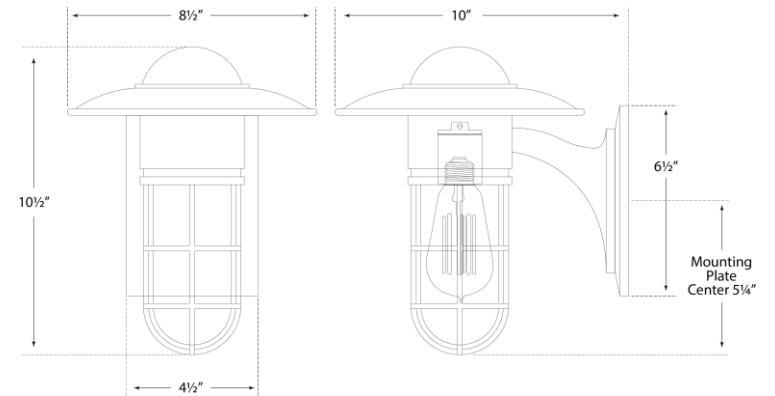

SPEC SHEET

Marine Indoor/Outdoor Wall Light

Item # SLO 2001BZ-SG

Designer: Chapman & Myers

Height: 10.5"

Width: 8.5"

Extension: 10"

Backplate: 4.5" x 6.5" Rectangle

Finishes: BZ, CH, WZ

Glass Options: CG, SG

Socket: E26 Keyless

Wattage: 40 A

Note: Bulb Sold Separately (B-30M)

©EFC DESIGNS

circa LIGHTING®