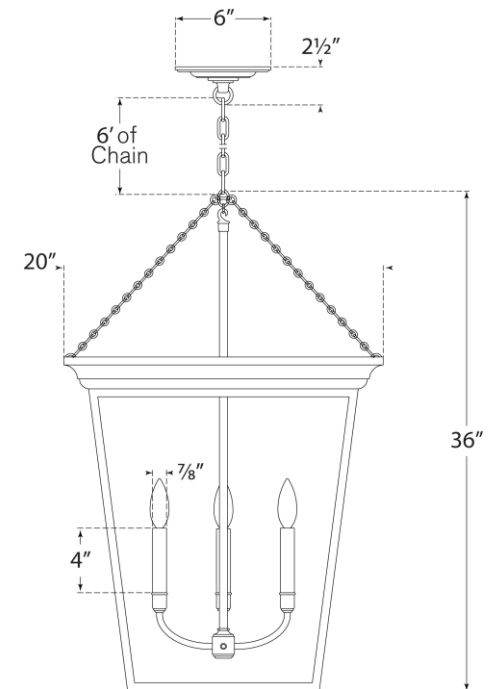

SPEC SHEET

Cornice Large Lantern

Item # SL 5872BR

Designer: E. F. Chapman

Height: 36"

Min. Custom Height: 41"

Width: 20"

Canopy: 6" Round

Finishes: BR, BZ, HAB, PN

Glass Options: CG

Socket: 4 - E12 Candelabra

Wattage: 4 - 60 C

©EFC DESIGNS

circa LIGHTING®