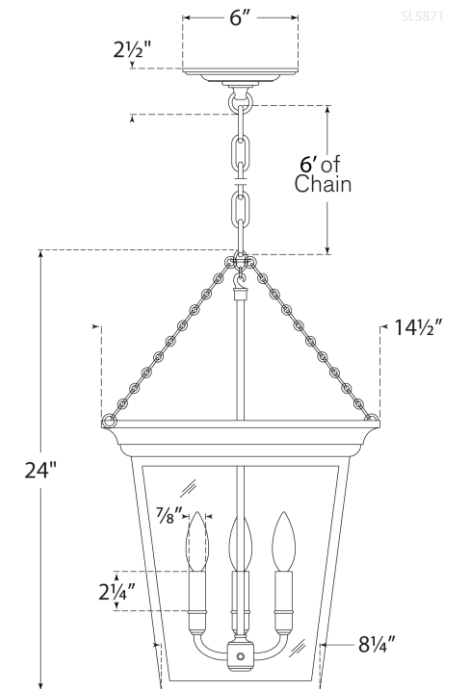

SPEC SHEET

Cornice Small Lantern

Item # SL 5871BR

Designer: E. F. Chapman

Height: 24"

Min. Custom Height: 22.5"

Width: 14.5"

Canopy: 6" Round

Finishes: BR, BZ, HAB, PN

Glass Options: CG

Socket: 4 - E12 Candelabra

Wattage: 4 - 60 C

©EFC DESIGNS

circa LIGHTING®