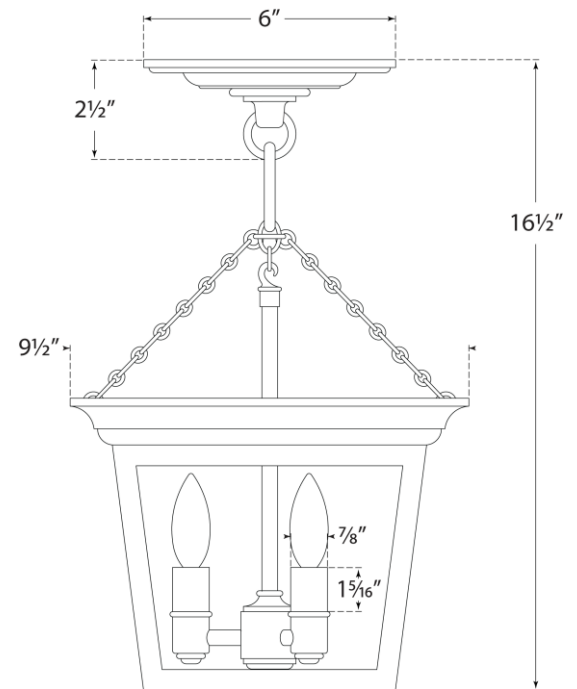

SPEC SHEET

Cornice Semi-Flush Lantern

Item # SL 5870BR

Designer: E. F. Chapman

O/A Height: 16.5"

Width: 9.5"

Canopy: 6" Round

Finishes: BR, BZ, HAB, PN

Glass Options: CG

Socket: 3 - E12 Candelabra

Wattage: 3 - 60 C

©EFC DESIGNS

circa LIGHTING®