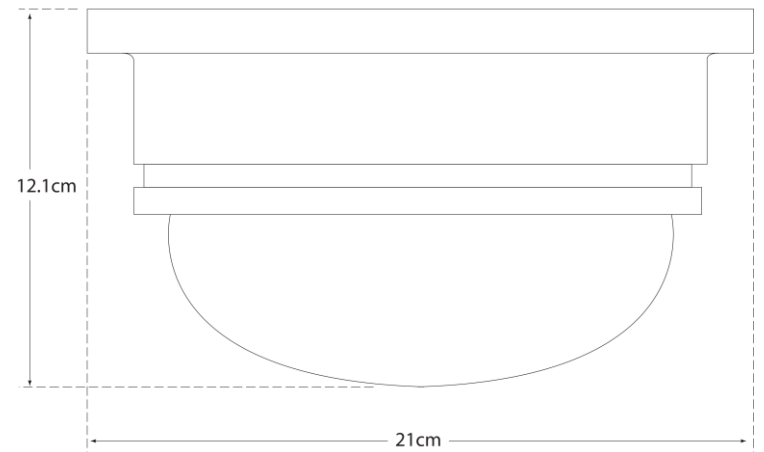

SPEC SHEET

Marine Medium Flush Mount

Item # SL 4001AN-WG

Designer: Chapman & Myers

Height: 4.75"

Width: 8.25"

Finishes: AN, BZ, CH, HAB, PN

Glass Options: WG

Socket: E26 Keyless

Wattage: 60 B

©EFC DESIGNS

circa LIGHTING®