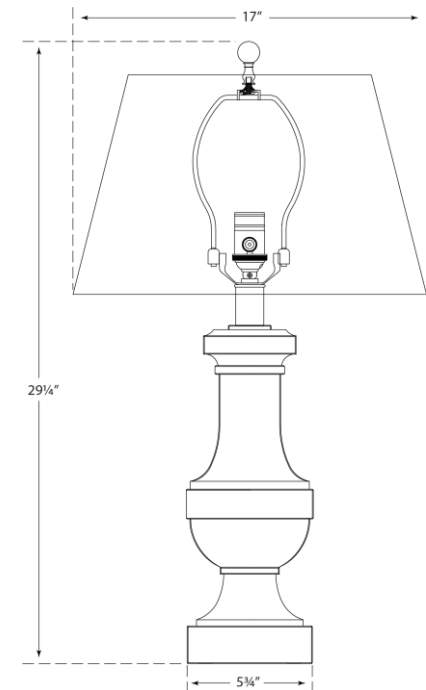

SPEC SHEET

Round Medium Balustrade Table Lamp

Item # SL 3339CG-NP

Designer: E. F. Chapman

Height: 29.25"

Width: 17"

Base: 5.75" Square

Finishes: CG, OW

Shade Treatments: NP, SBP

Shade Details: 13" x 17" x 10"

Socket: E26 Hi-Lo

Wattage: 150 A

Note: French Wired / Crystal Only

©EFC DESIGNS

circa LIGHTING®