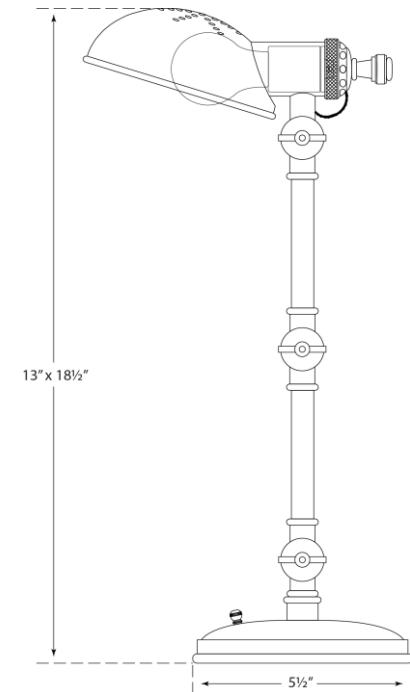

SPEC SHEET

The Pixie

Item # SL 3025AN

Designer: E. F. Chapman

Height: 13" - 18.5"

Extension: 16"

Base: 5.5" Round

Finishes: AN, BZ, HAB, PN

Shade Details: 4.75" x 2.25"

Socket: E12 Candelabra w/ Hi-Lo in Base

Wattage: 25 B

Note: UL Only

©EFC DESIGNS

circa LIGHTING®