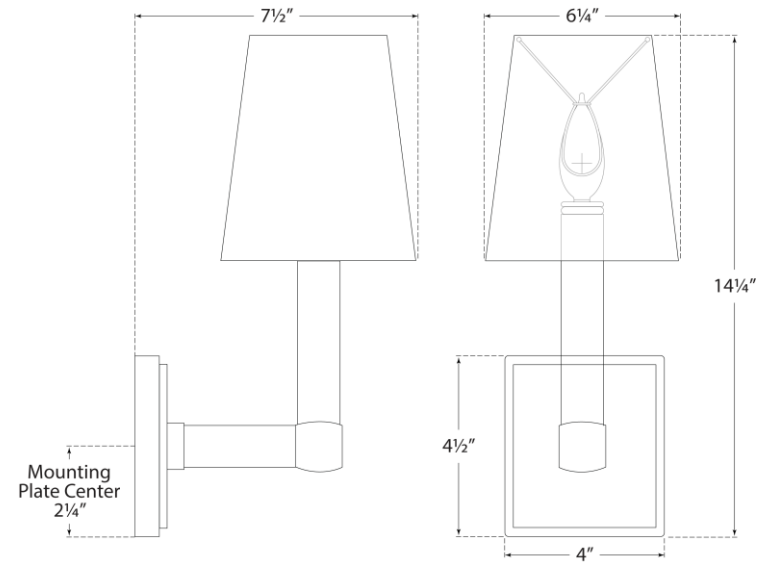

SPEC SHEET

Square Tube Single Sconce

Item # SL 2819AN-NP

Designer: Chapman & Myers

Height: 14.25"

Width: 6.25"

Extension: 7.5"

Backplate: 3.75" x 4.5" Rectangle

Finishes: AN, BZ, HAB, PN

Shade Treatments: NP

Shade Details: 4.5" x 6.25" x 6.25"

Socket: E12 Candelabra

Wattage: 60 B

©EFC DESIGNS

circa LIGHTING®