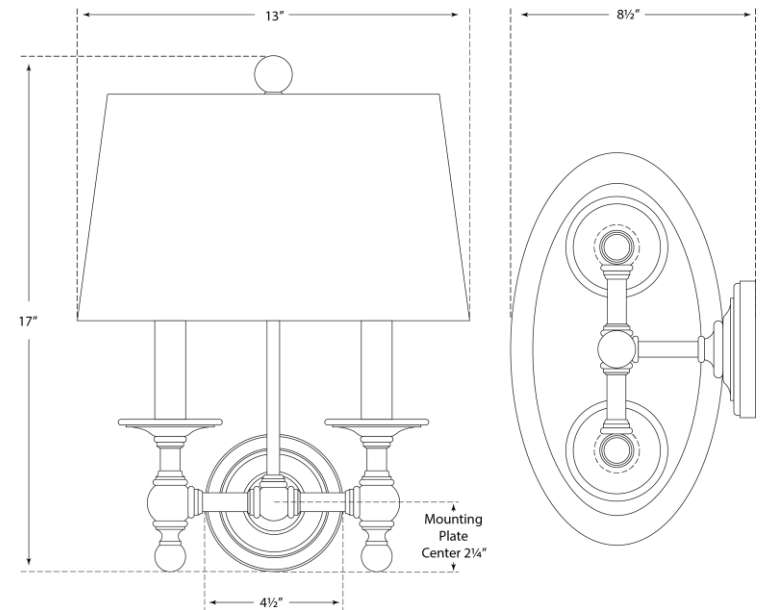

SPEC SHEET

Classic Two-Light Sconce

Item # SL 2817BZ-NP

Designer: Chapman & Myers

Height: 17"

Width: 13"

Extension: 8.5"

Backplate: 4.5" Round

Finishes: BZ

Shade Treatments: NP

Shade Details: 11" x 13" x 7.5" Oval

Socket: 2 - E12 Candelabra w/ Line Switch

Wattage: 2 - 60 B

Note: Cord Cover Included

©EFC DESIGNS

circa LIGHTING®