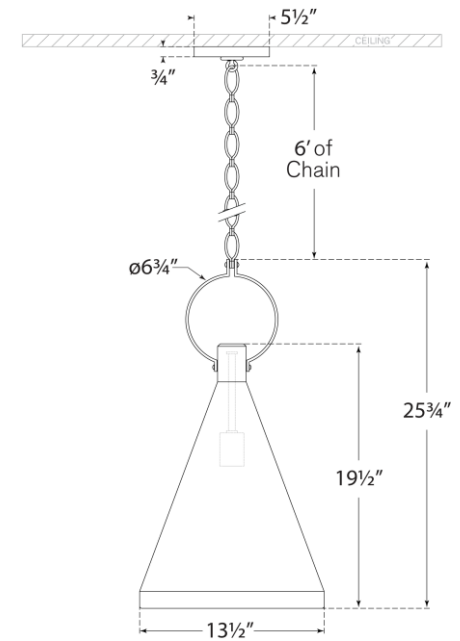

SPEC SHEET

Limoges Medium Tall Pendant

Item # SK 5361NR-AI

Designer: Suzanne Kasler

Height: 25.75"

Width: 13.5"

Canopy: 5.5" Round

Finishes: NR

Shade Treatments: AI, PW

Socket: E26 Keyless

Wattage: 60 A

Front View