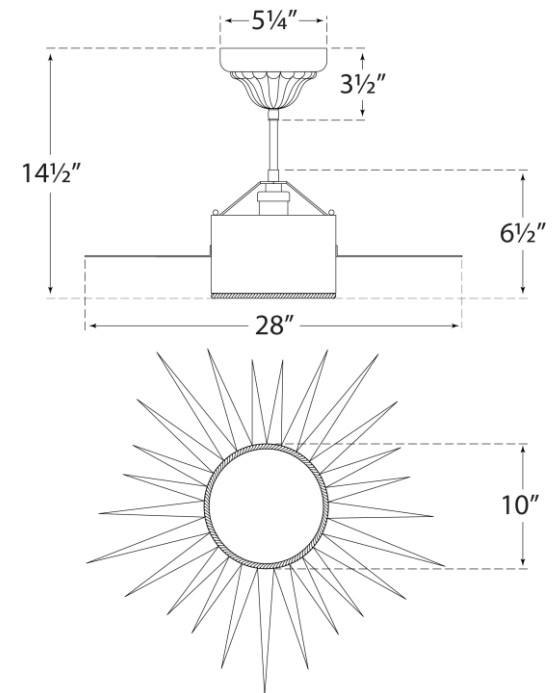

SPEC SHEET

Soleil Large Semi-Flush

Item # SK 5202BZ

Designer: Suzanne Kasler

Height: 14.5"

Min. Custom Height: 12"

Width: 28"

Canopy: 5.25" Round

Finishes: BZ, HAB, PN

Glass Options: FG

Socket: 2 - E26 Keyless

Wattage: 2 - 60 A

Note: Custom Height Available

circa LIGHTING®