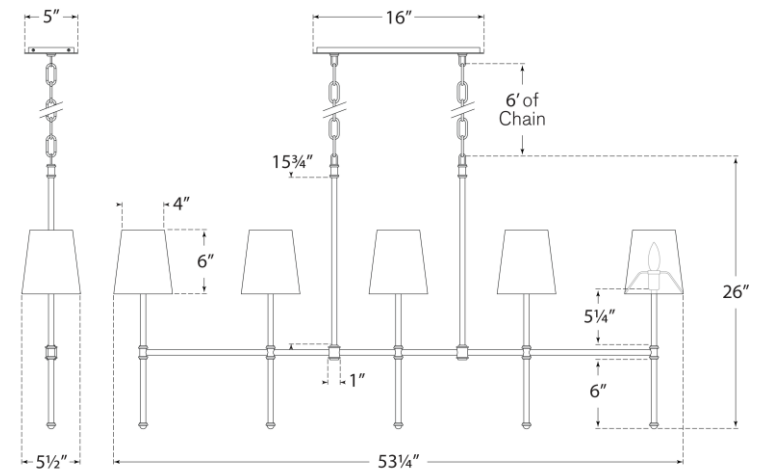

## Camille Medium Linear Chandelier

Item # SK 5055BZ-NP

Designer: Suzanne Kasler

Height: 26"

Width: 53.25"

Canopy: 5" x 16" Rectangle

Finishes: BZ, HAB, PN

Shade Treatments: NP

Shade Details: 4" x 5.5" x 6"

Socket: 5 - E12 Candelabra

Wattage: 5 - 40 B

Side View

circa LIGHTING®