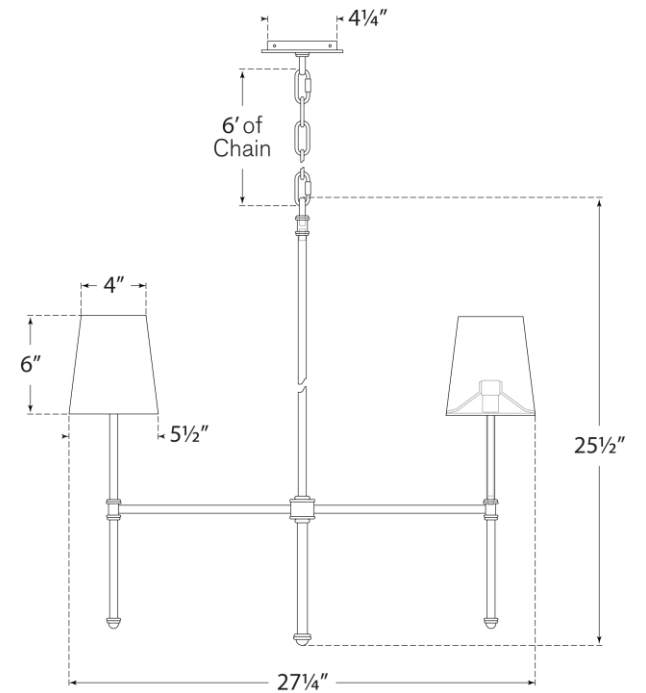

SPEC SHEET

Camille Small Chandelier

Item # SK 5050BZ-NP

Designer: Suzanne Kasler

Height: 25.5"

Width: 27.25"

Canopy: 4.25" Round

Finishes: BZ, HAB, PN

Shade Treatments: NP

Shade Details: 4" x 5.5" x 6"

Socket: 4 - E12 Candelabra

Wattage: 4 - 40 B

circa LIGHTING®