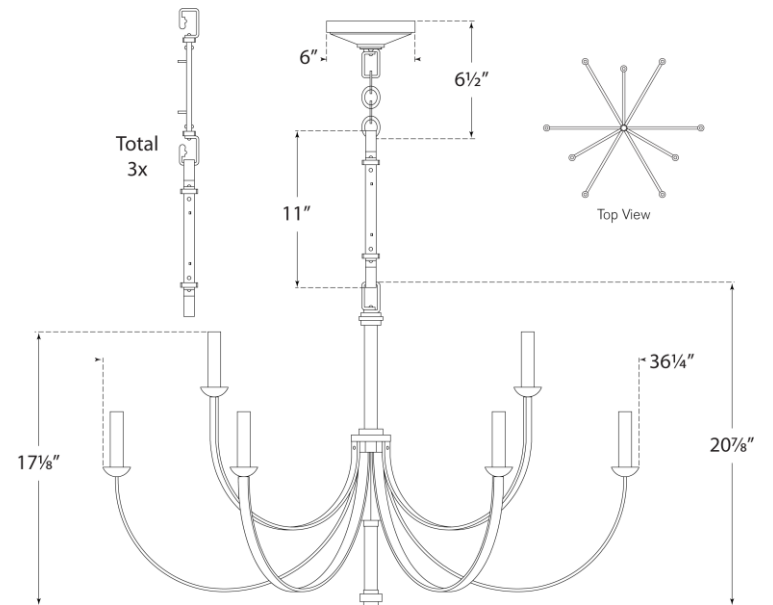

SPEC SHEET

Reims Medium Chandelier

Item # SK 5021AI

Designer: Suzanne Kasler

O/A Height: 59.25"

Fixture Height: 21"

Width: 36.25"

Canopy: 6" Round

Finishes: AI

Socket: 9 - E12 Candelabra

Wattage: 9 - 60 C

Note: Customization Available

circa LIGHTING®