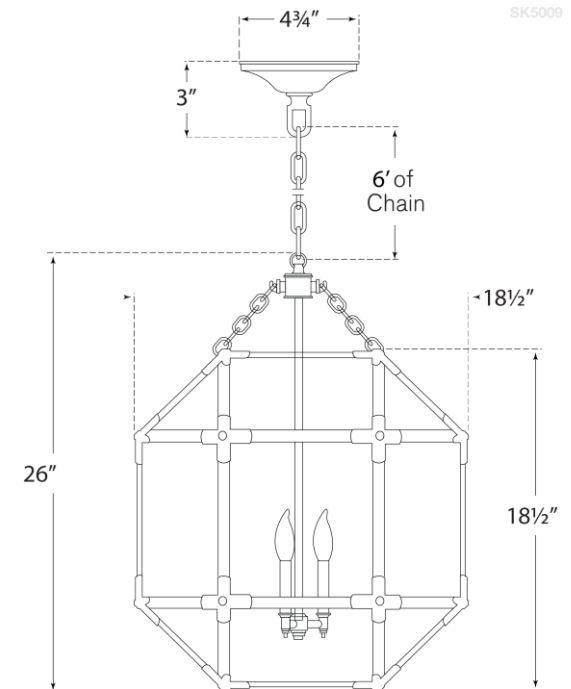

SPEC SHEET

Morris Medium Lantern

Item # SK 5009PN-CG

Designer: Suzanne Kasler

Height: 26"

Width: 18.5"

Canopy: 4.75" Round

Finishes: AZ, GI, PN

Glass Options: CG, FG

Socket: 3 - E12 Candelabra

Wattage: 3 - 60 C

circa LIGHTING®