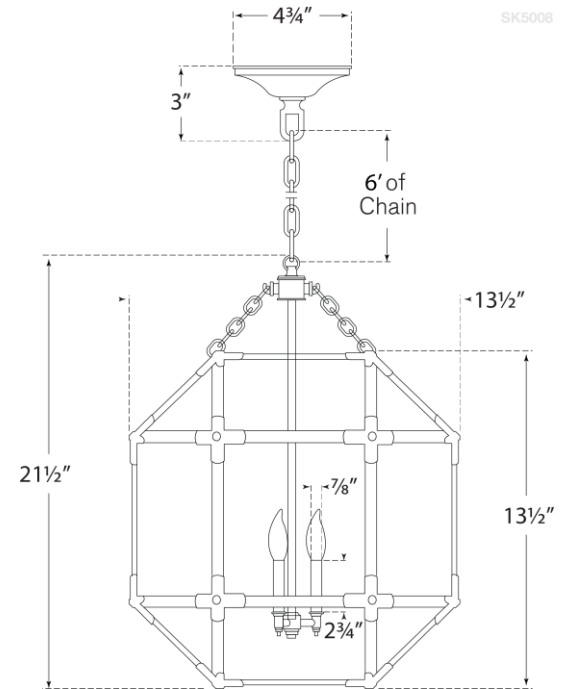

SPEC SHEET

Morris Small Lantern

Item # SK 5008AZ-CG

Designer: Suzanne Kasler

Height: 21.5"

Width: 13.5"

Canopy: 4.75" Round

Finishes: AZ, GI, PN

Glass Options: CG, FG, WG

Socket: 3 - E12 Candelabra

Wattage: 3 - 60 C

circa LIGHTING®