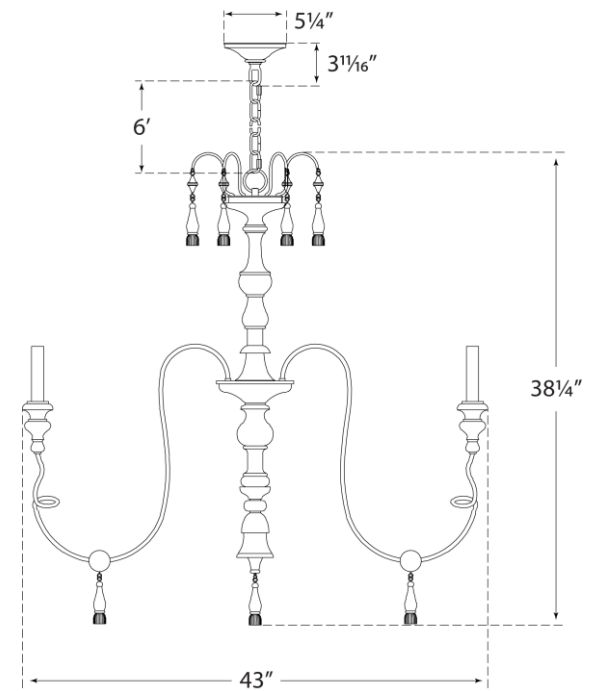

SPEC SHEET

Michele Medium Chandelier

Item # SK 5004BW

Designer: Suzanne Kasler

Height: 38.25"

Width: 43"

Canopy: 5.25" Round

Finishes: BW, FG

Socket: 6 - E12 Candelabra

Wattage: 6 - 60 C

circa LIGHTING®