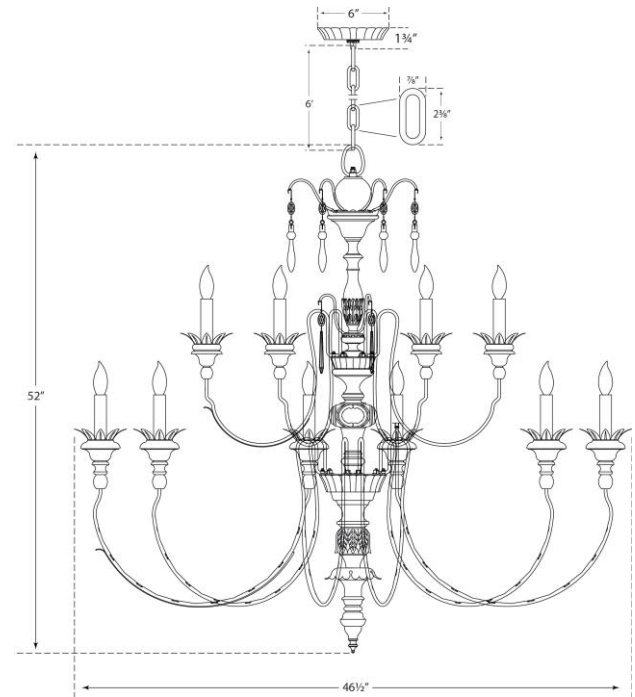

SPEC SHEET

Percival Large Chandelier

Item # SK 5001NR/OW

Designer: Suzanne Kasler

Height: 52"

Width: 46.5"

Canopy: 5.5" Round

Finishes: NR/OW

Socket: 15 - E12 Candelabra

Wattage: 15 - 60 C

circa LIGHTING®