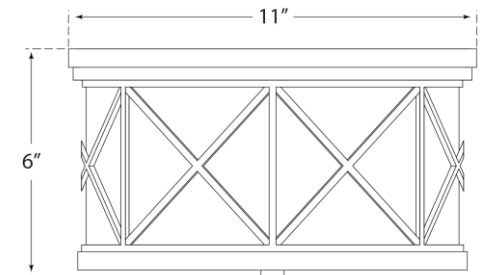

SPEC SHEET

Montpelier Small Flush Mount

Item # SK 4010AN-FG

Designer: Suzanne Kasler

Height: 6"

Width: 11"

Finishes: AN, BZ, HAB, PN

Glass Options: FG

Socket: 2 - E26 Keyless

Wattage: 2 - 60 B

circa LIGHTING®