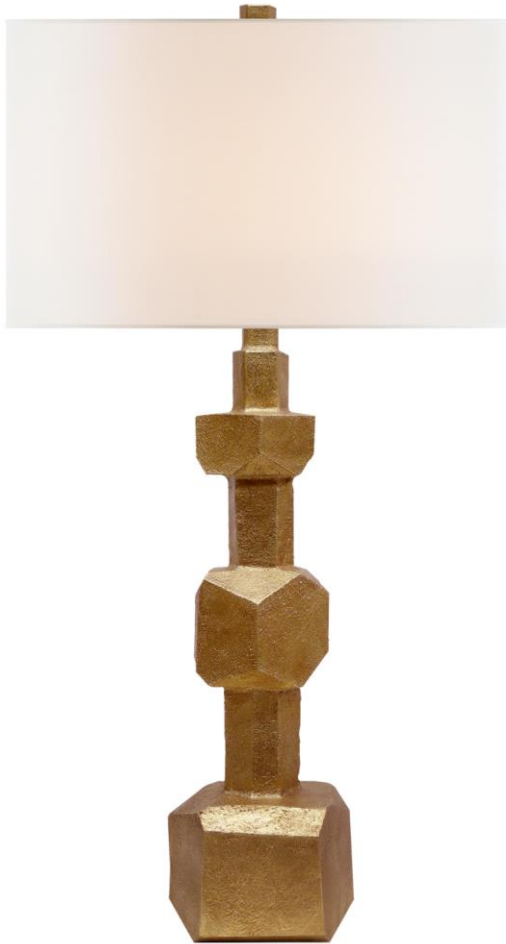

SPEC SHEET

Vienne Medium Buffet Lamp

Item # SK 3013G-L

Designer: Suzanne Kasler

Height: 33"

Width: 18"

Base: 5" Sculptural

Finishes: G, PW

Shade Treatments: L

Shade Details: 9.5/18" x 9.5/18" x 10.5" Oval

Socket: E26 Dimmer

Wattage: 100 A