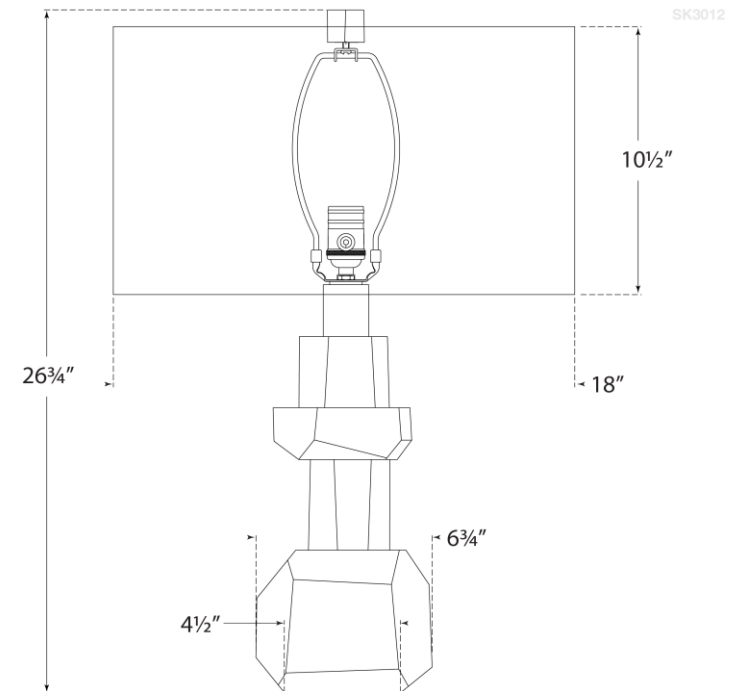

### Vienne Medium Table Lamp

Item # SK 3012G-L

Designer: Suzanne Kasler

Height: 26.75"

Width: 18"

Base: 5" Sculptural

Finishes: G, PW

Shade Treatments: L

Shade Details: 9.5/18" x 9.5/18" x 10.5" Oval

Socket: E26 Dimmer

Wattage: 100 A

**circa** LIGHTING®