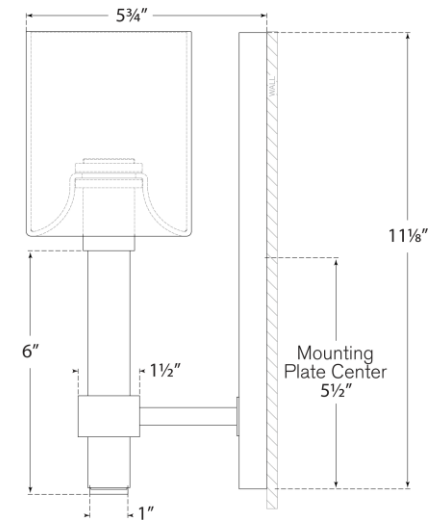

SPEC SHEET

Maribelle Single Sconce

Item # SK 2450PN-WG

Designer: Suzanne Kasler

Height: 11.5"

Width: 4.25"

Extension: 5.75"

Backplate: 4.25" x 11" Rectangle

Finishes: HAB, PN

Shade Treatments: WG, HAB, PN

Socket: E12 Candelabra

Wattage: 40 B

Front View

Side View