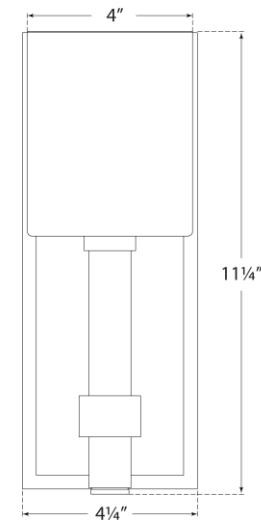

SPEC SHEET

Maribelle Single Sconce

Item # SK 2450PN-WG

Designer: Suzanne Kasler

Height: 11.5"

Width: 4.25"

Extension: 5.75"

Backplate: 4.25" x 11" Rectangle

Finishes: HAB, PN

Shade Treatments: WG, HAB, PN

Socket: E12 Candelabra

Wattage: 40 B

Front View

Side View