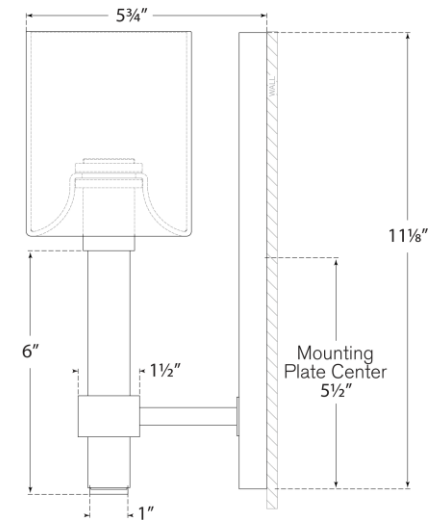

SPEC SHEET

Maribelle Single Sconce

Item # SK 2450HAB-HAB

Designer: Suzanne Kasler

Height: 11.5"

Width: 4.25"

Extension: 5.75"

Backplate: 4.25" x 11" Rectangle

Finishes: HAB, PN

Shade Treatments: WG, HAB, PN

Shade Details: 4" x 4" x 5"

Socket: E12 Candelabra

Wattage: 40 B

Note: UL Only

Front View

Side View