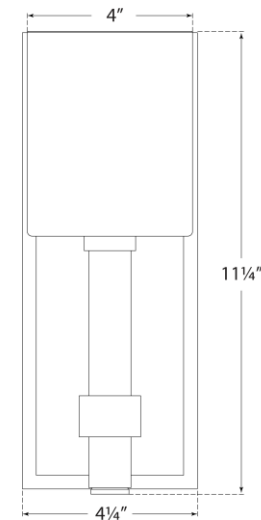

SPEC SHEET

Maribelle Single Sconce

Item # SK 2450HAB-HAB

Designer: Suzanne Kasler

Height: 11.5"

Width: 4.25"

Extension: 5.75"

Backplate: 4.25" x 11" Rectangle

Finishes: HAB, PN

Shade Treatments: WG, HAB, PN

Shade Details: 4" x 4" x 5"

Socket: E12 Candelabra

Wattage: 40 B

Note: UL Only

Front View

Side View