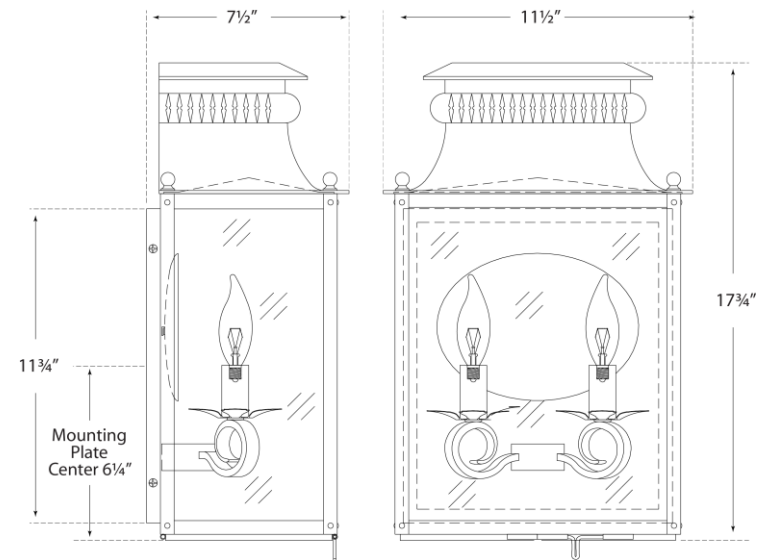

### Honore Medium 3/4 Sconce

Item # SK 2326BC

Designer: Suzanne Kasler

Height: 17.75"

Width: 11.5"

Extension: 7.5"

Backplate: 10" x 11.75" Rectangle

Finishes: BC

Glass Options: CG

Socket: 2 - E12 Candelabra

Wattage: 2 - 60 C

Note: UL Only

circa LIGHTING®