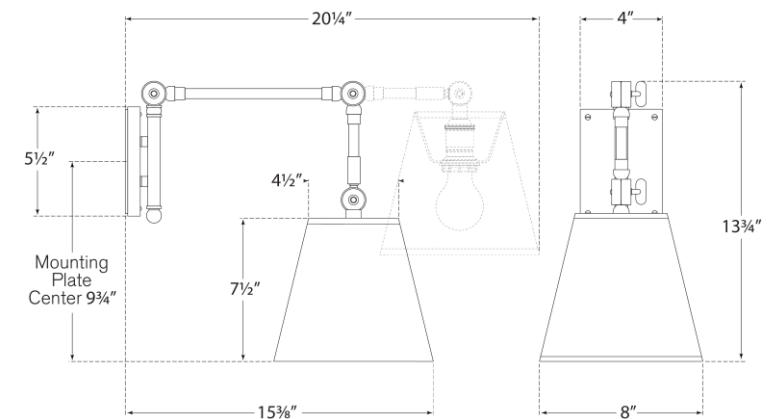

SPEC SHEET

Graves Pivoting Sconce

Item # SK 2115BZ-NP

Designer: Suzanne Kasler

Height: 16.5"

Width: 8"

Extension: 10.5" - 22"

Backplate: 4" x 5.5" Rectangle

Finishes: AN, BZ, HAB, PN

Shade Treatments: NP

Shade Details: 4.5" x 8" x 7.5"

Socket: E26 Pull Chain

Wattage: 60 B

Note: Cord Cover Included

SK2115

circa LIGHTING®