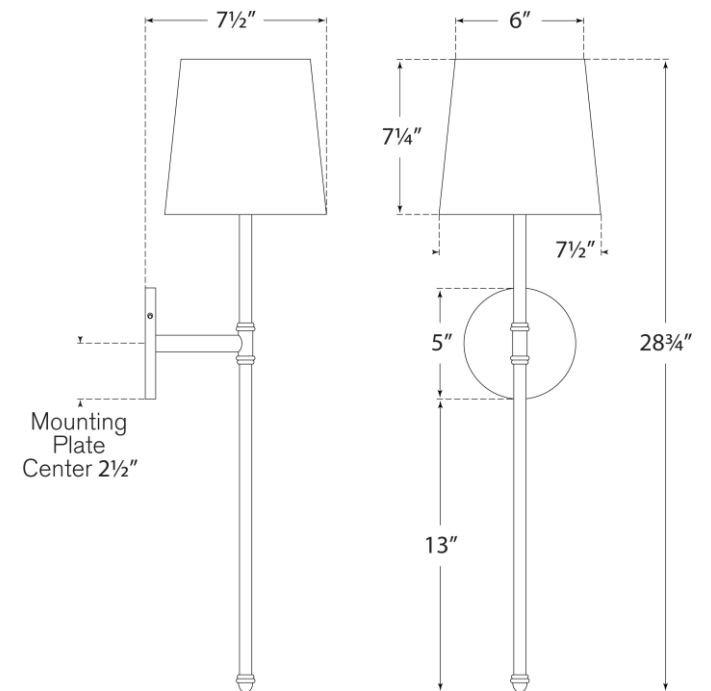

### Camille Large Tail Sconce

Item # SK 2017AN-NP

Designer: Suzanne Kasler

Height: 29"

Width: 7.5"

Extension: 8"

Backplate: 5" Round

Finishes: AN, BZ, HAB, PN

Shade Treatments: NP

Shade Details: 6" x 7.5" x 7.25"

Socket: E26 Keyless

Wattage: 60 A

circa LIGHTING®