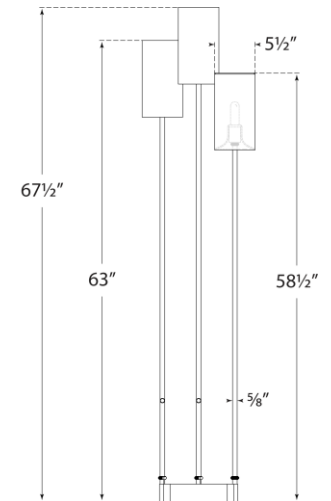

SPEC SHEET

Aimee Floor Lamp

Item # SK 1550PN-L

Designer: Suzanne Kasler

Height: 67.75"

Width: 15.5"

Base: 7.75" x 10.75" Semi-Circle

Finishes: BZ/HAB, PN

Shade Treatments: L

Shade Details: 5.5" x 5.5" x 10.5"

Socket: 3 - E26 Keyless w/ Foot Switch

Wattage: 3 - 60 T

Note: UL Only

Top View

Front View