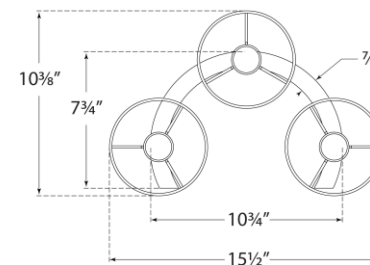

SPEC SHEET

Aimee Floor Lamp

Item # SK 1550PN-L

Designer: Suzanne Kasler

Height: 67.75"

Width: 15.5"

Base: 7.75" x 10.75" Semi-Circle

Finishes: BZ/HAB, PN

Shade Treatments: L

Shade Details: 5.5" x 5.5" x 10.5"

Socket: 3 - E26 Keyless w/ Foot Switch

Wattage: 3 - 60 T

Note: UL Only

Top View

Front View