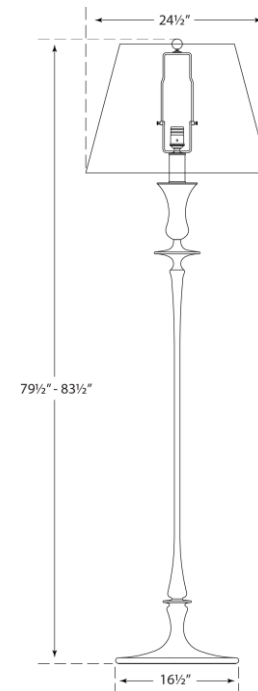

SPEC SHEET

Rome Grande Floor Lamp

Item # SC 1105BZ-NP

Designer: Eric Cohler

Height: 79.5" - 83.5"

Width: 24.5"

Base: 16.5" Round

Finishes: BZ

Shade Treatments: NP

Shade Details: 15.5" x 24.5" x 18"

Socket: E26 Pull Chain

Wattage: 150 A

circa LIGHTING®