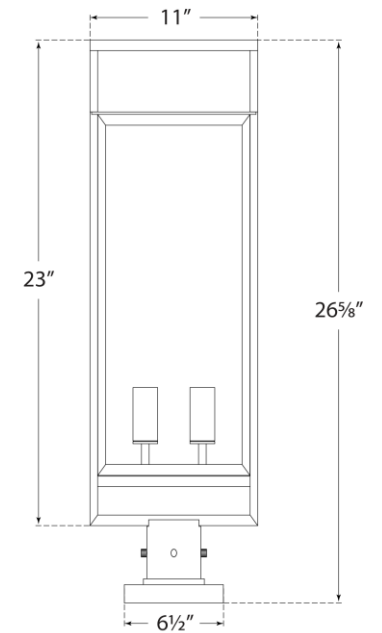

SPEC SHEET

Halle Medium Post Lantern

Item # S 7191AI-CG

Designer: Ian K. Fowler

Height: 26.76"

Width: 11"

Finishes: AI

Glass Options: CG

Socket: 2 - E26 Keyless

Wattage: 2 - 40 T

Note: UL Only

Side View

Front View