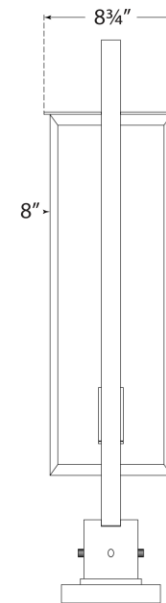

SPEC SHEET

Halle Medium Post Lantern

Item # S 7191AI-CG

Designer: Ian K. Fowler

Height: 26.76"

Width: 11"

Finishes: AI

Glass Options: CG

Socket: 2 - E26 Keyless

Wattage: 2 - 40 T

Note: UL Only

Side View

Front View